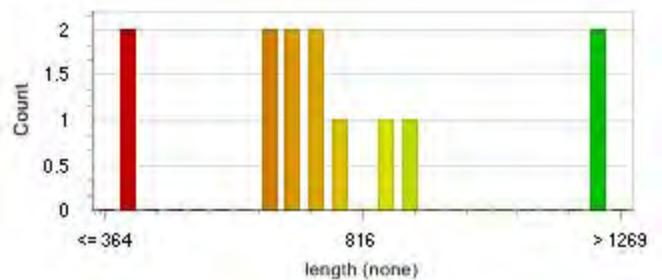

Location:

County: De Kalb, IL

Twp Rng Sec: T42N R5E S16

Summary Statistics

Layer Name: 2015 Tile Lines

Count: 13

Minimum: 364.04

Maximum: 1,268.54

Average: 765.26

Weighted Average: 853.20

length (none)

Lowman Farm

2020 Tile Lines

Harrison Rd

600 ft

Google Earth